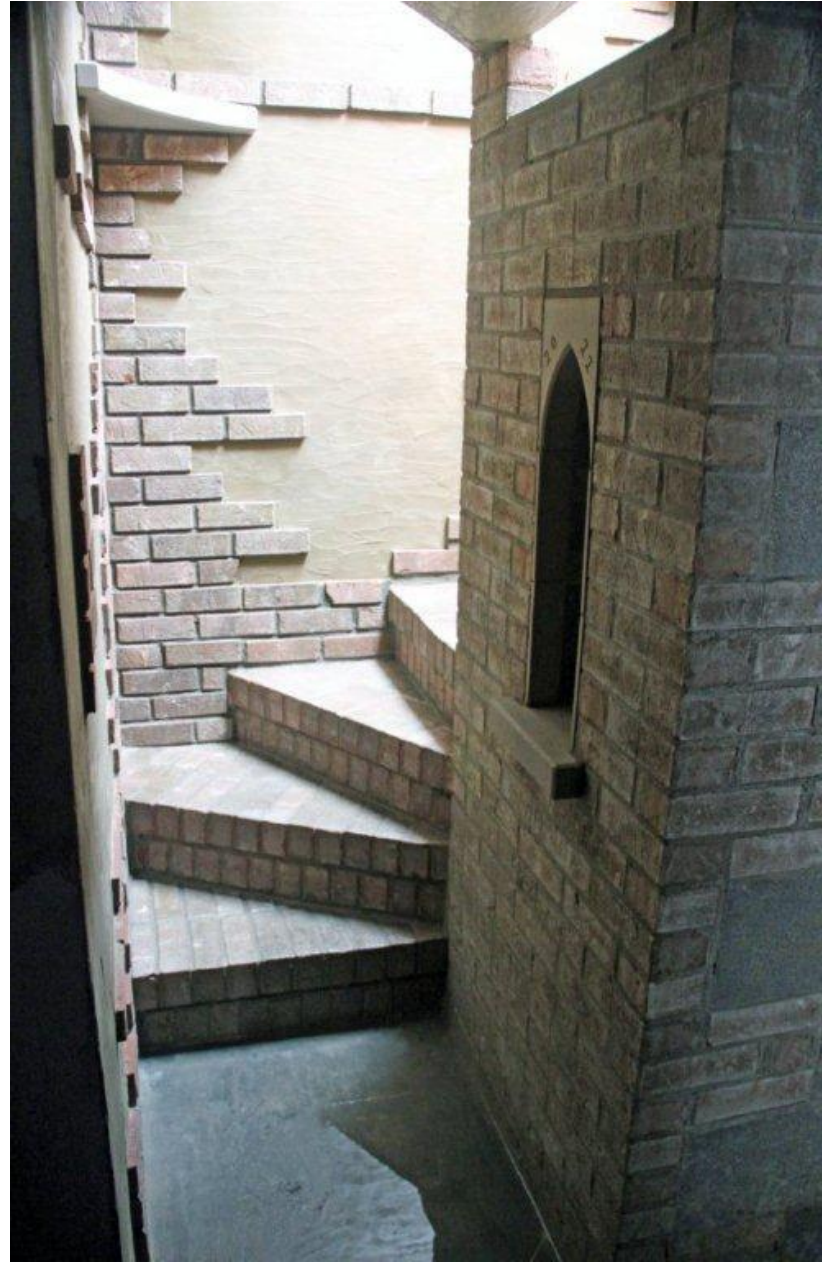

**Masonry Heater Association of North America
Annual Contest Results for 2011**
Media: High-resolution photos are available on the Media Page

Masonry Category

First Place

Jeffrey Owens
JTO Masonry Construction, Inc.
Allen Park, Michigan
$20,000

This spiral staircase is a reproduction of a 12th century castle stairway. That is fully hidden with functional bookcases. The stairs provide access from the master bedroom to a fitness room on the basement. The owners wanted something unique so I came up with this Gothic design with a candle niche at both entries. For authenticity, the staircase was to rotate clockwise in order to put right-handed attackers at a disadvantage trying to wield their swords as they walked up the right side.