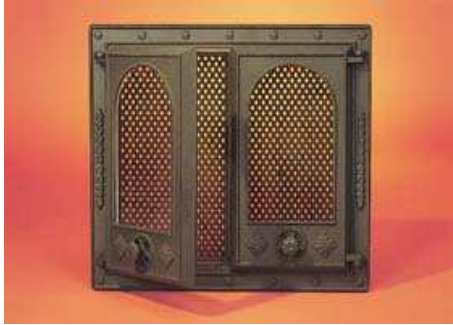

# NorthStoneHeatSupply – HTT 100 Series

**Decorative fireguard door #107**

Dimensions: 550 x 480 mm

21.65 x 18.90 inches

Black Only. – see picture on website.

**Price: \$610.00**

**Ashdoor #111**

Dimensions: 270 x 130 mm

(10.63" x 5.12")

Black Only.

**Price: \$77.00**

**Grate 1B Price: \$12.00**  
Dimensions: 5.31 x 11.41 inches

**- We also carry other grates;  
Call for prices & sizes.**

**Cleanout/Soot Flap #105**

Dimensions: 130 x 130mm

**Fireplace Door #402**

Dimensions: 410 x 410 mm  
16.14" x 16.14 inches  
Fully gasketed. Reversible door opening.  
Black or Gray. **Price: \$625.00**

**Fire Door 426**

Dimension : 270 x 335 mm  
10.63 x 13.19 inches  
In black only.  
**Price : \$480.00**